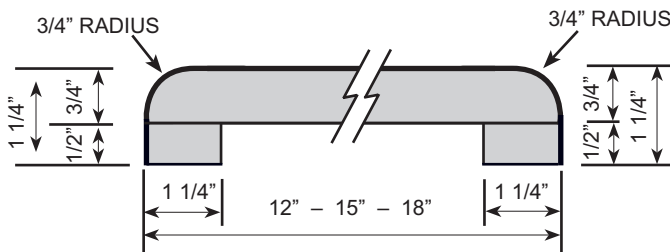

BAR TOP
 WFB-26
 WFB-27 1/2
 WFB-30
 WFB-36
 WFB-42

BAR TOP
 WFB-12
 WFB-15
 WFB-18

FLAT DECK TOP
 WFFV-22 1/2
 WFFK-25
 WFFB-26
 WFFB-27 1/2
 WFFB-30
 WFFB-36
 WFFB-42

*** KITCHEN & VANITY TOP**
 WFV-22 1/2 S
 WFK-25 S

FEATURES

- 3/4" radius front nose 1 1/4" thick.
- 1/4" cove radius for easy cleaning.
- 3/8" scribe for fitting out-of-square walls.
- 1 1/4" front build-up for floating countertop installation.
- Kitchen and vanity tops feature 3 3/4" backsplash.
- 26" standard double roll bars, 3/4" roll radius both sides.
- Wide bars have 3/4" roll radius both sides.
- Narrow bars have 3/4" roll radius both sides.
- Flat deck tops have 3/4" roll front radius, raw back side.
- * Available with narrow 5/8" front build-up for nesting on cabinet installation (as shown on last illustration). Available in kitchen and vanity tops only.