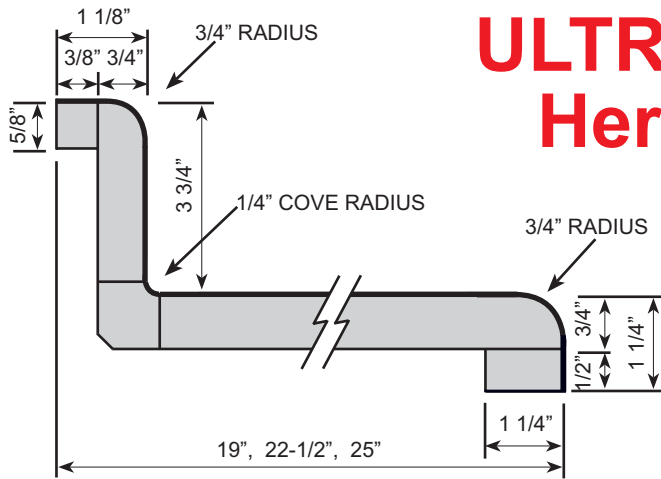

ULTRA-TOP Heritage

KITCHEN & VANITY TOP
WFV-19
WFV-22 1/2
WFK-25