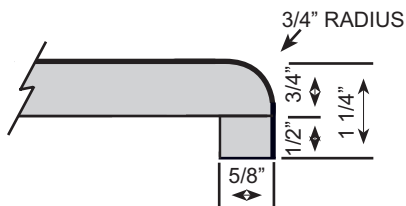

* KITCHEN & VANITY TOP
WFV-22 1/2 S
WFK-25 S

FEATURES

- 3/4" radius front nose 1 1/4" thick.
- 1/4" cove radius for easy cleaning.
- 3/8" scribe for fitting out-of-square walls.
- 1 1/4" front build-up for floating countertop installation.
- Kitchen and vanity tops feature 3 3/4" backsplash.
- 26" standard double roll bars, 3/4" roll radius both sides.
- Wide bars have 3/4" roll radius both sides.
- Narrow bars have 3/4" roll radius both sides.
- Flat deck tops have 3/4" roll front radius, raw back side.
- Available with narrow 5/8" front build-up for nesting on cabinet installation (as shown on last illustration). Available in kitchen and vanity tops only.