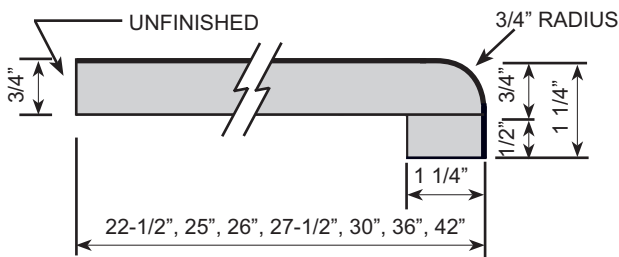

BAR TOP
 WFB-26
 WFB-27 1/2
 WFB-30
 WFB-36
 WFB-42

BAR TOP
 WFB-12
 WFB-15
 WFB-18

FLAT DECK TOP
 WFFV-22 1/2
 WFFK-25
 WFFB-26
 WFFB-27 1/2
 WFFB-30
 WFFB-36
 WFFB-42

*** KITCHEN & VANITY TOP**
 WFV-22 1/2 S
 WFK-25 S

FEATURES

- 3/4" radius front nose 1 1/4" thick.
- 1/4" cove radius for easy cleaning.
- 3/8" scribe for fitting out-of-square walls.
- 1 1/4" front build-up for floating countertop installation.
- Kitchen and vanity tops feature 3 3/4" backsplash.
- 26" standard double roll bars, 3/4" roll radius both sides.
- Wide bars have 3/4" roll radius both sides.
- Narrow bars have 3/4" roll radius both sides.
- Flat deck tops have 3/4" roll front radius, raw back side.
- * Available with narrow 5/8" front build-up for nesting on cabinet installation (as shown on last illustration). Available in kitchen and vanity tops only.