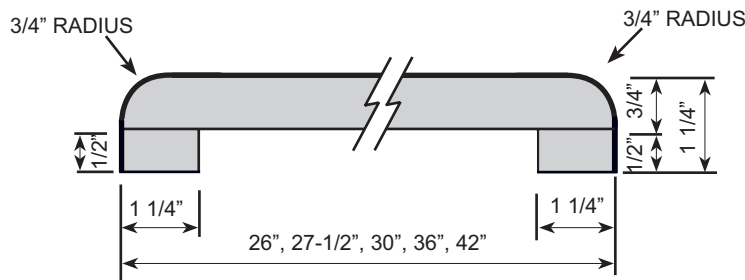

BAR TOP
 WFB-26
 WFB-27 1/2
 WFB-30
 WFB-36
 WFB-42

BAR TOP
 WFB-12
 WFB-15
 WFB-18

FLAT DECK TOP
 WFFV-22 1/2
 WFFK-25
 WFFB-26
 WFFB-27 1/2
 WFFB-30
 WFFB-36
 WFFB-42

*** KITCHEN & VANITY TOP**
 WFV-22 1/2 S
 WFK-25 S

FEATURES

- 3/4" radius front nose 1 1/4" thick.
- 1/4" cove radius for easy cleaning.
- 3/8" scribe for fitting out-of-square walls.
- 1 1/4" front build-up for floating countertop installation.
- Kitchen and vanity tops feature 3 3/4" backsplash.
- 26" standard double roll bars, 3/4" roll radius both sides.
- Wide bars have 3/4" roll radius both sides.
- Narrow bars have 3/4" roll radius both sides.
- Flat deck tops have 3/4" roll front radius, raw back side.
- * Available with narrow 5/8" front build-up for nesting on cabinet installation (as shown on last illustration). Available in kitchen and vanity tops only.