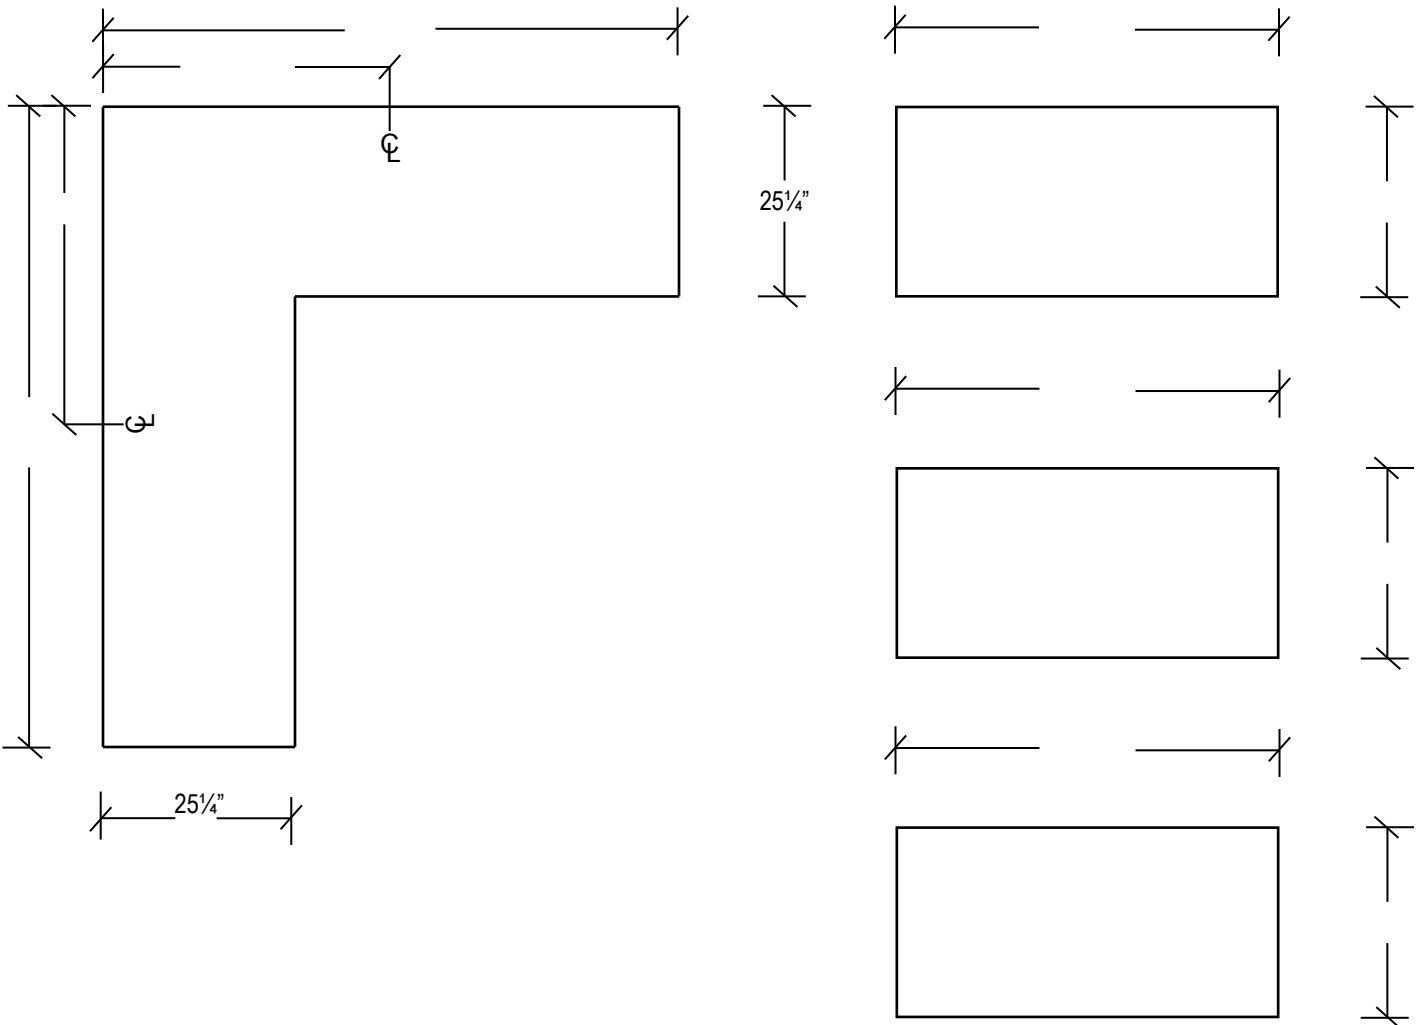

PEASE WAREHOUSE & KITCHEN SHOWROOM 513-867-9926

DATE	CUSTOMER	PHONE	ORDER#	# OF TOPS	DUE DATE	SALES REP	PAGE OF
COLOR Number: Finish:		PEASE SINK (circle one) Loose Installed in top		SINGLE BOWL SINKS (25" x 22") 86-FSS604NB (22 ga, 6" depth, Franke) 86-FSS804NB (20 ga, 8" depth, Franke) 86-SSK104NB (20 ga, 10" depth, Franke)		DOUBLE BOWL SINKS (33"W x 22") 86-FDS604NB (22 ga, 6" depth, Franke) 86-FDS704NB (21 ga, 7" depth, Franke) 86-FDS804NB (20 ga, 8" depth, Franke) 86-DSK854BX (20 ga, 8-1/2" depth, Franke) 86-OSK954BX (60/40, 20 ga, 9-1/2" depth, Franke) 86-DSK954-18BX (18 ga, 9-1/2" depth, Franke)	
STYLE / EDGE (circle one) Waterfall E1200 Amore		CUTOUT ONLY Standard cutout 32 ³ / ₈ x 21 ³ / ₈ Custom size =		(33" w x 22") 86-FSLG804BX (20 ga, 8" depth, Franke)		COMPOSITE SINKS (33" x 22") 86-FTB904BX (Black Tectonite) (9" depth, Franke) 86-EDDB33229-1 (Mocha Granite Composite) (9" depth, Franke)	
ORDER TYPE <input type="checkbox"/> STOCK <input type="checkbox"/> SPECIAL ORDER				(Bar Sink w/ Faucet & Strainer) (15"x15") 86-FBFS602NKIT (22 ga, 6" depth, Franke)			
				(Utility Sink—Fiberglass) (25" x 22") 86-108 (13-3/4" depth, Mustee 10C)			